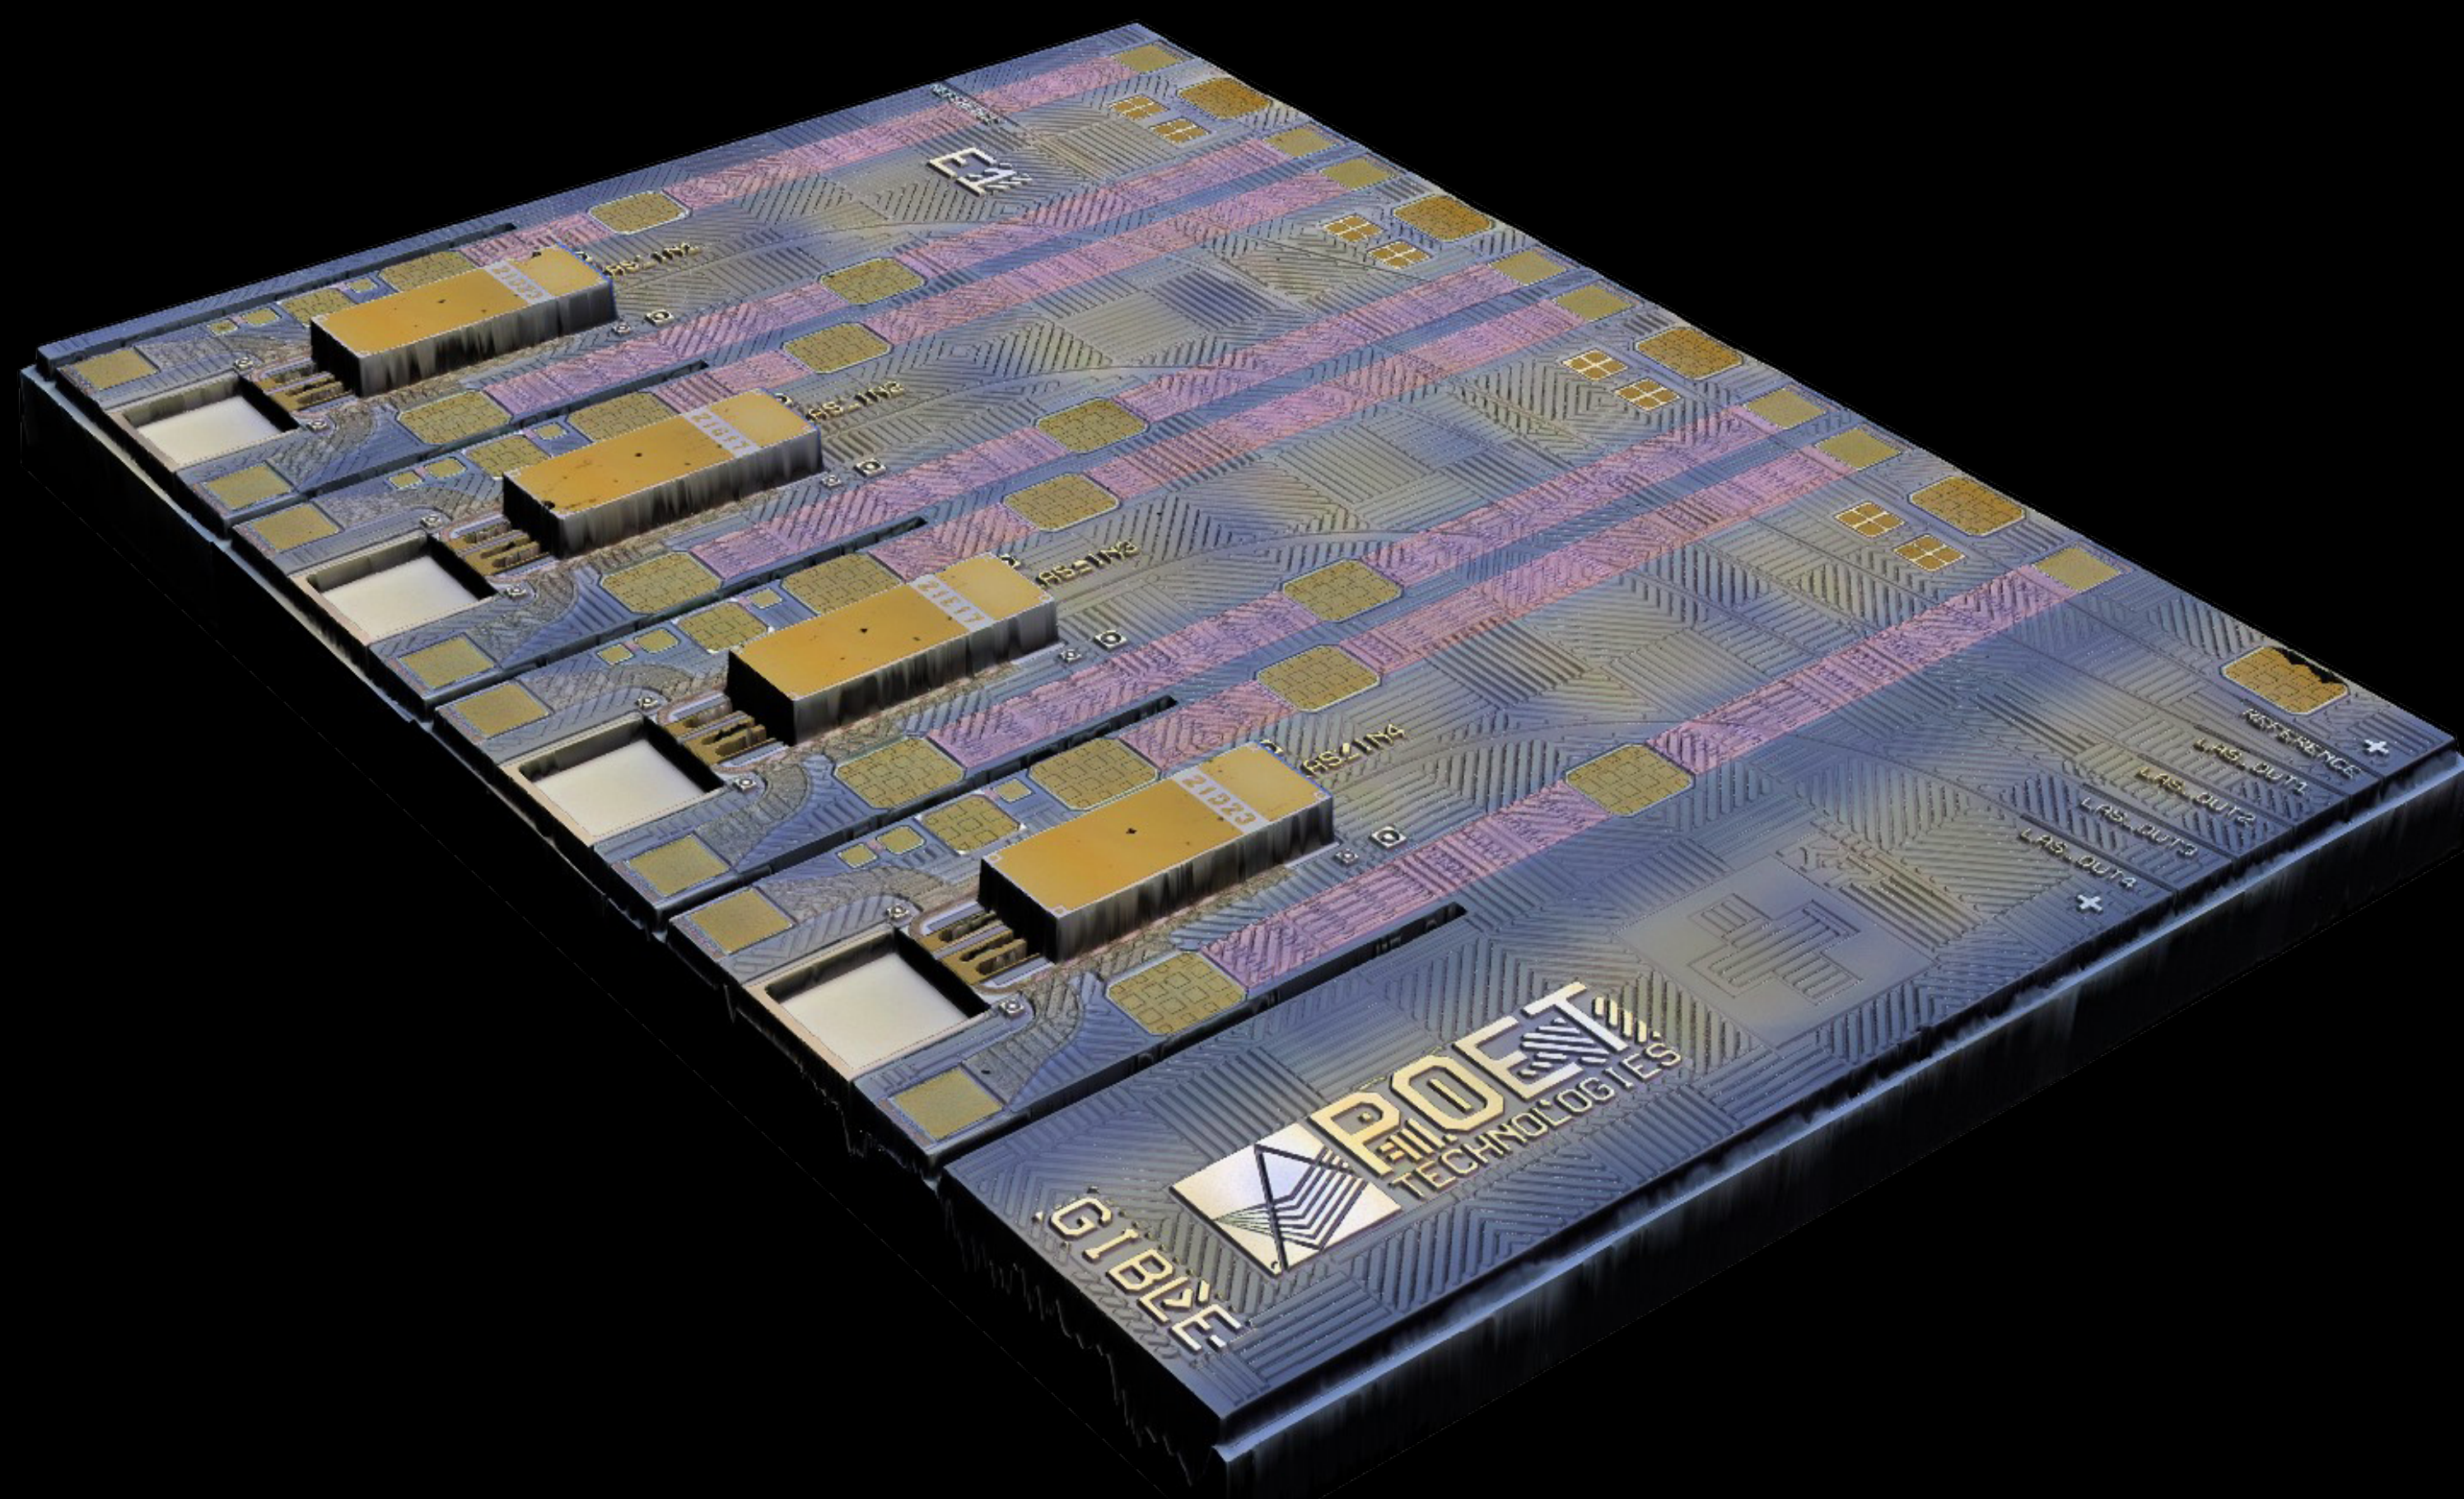

POET Technologies 400G Transmit Optical Engine
with integrated drivers, lasers and MPDs

POET Technologies 800G (2xFR4) Receive Optical Engine
with integrated TIA and PDs

POET Technologies O-Band LightBar™ for co-packaged
optics and AI-ML GPUs