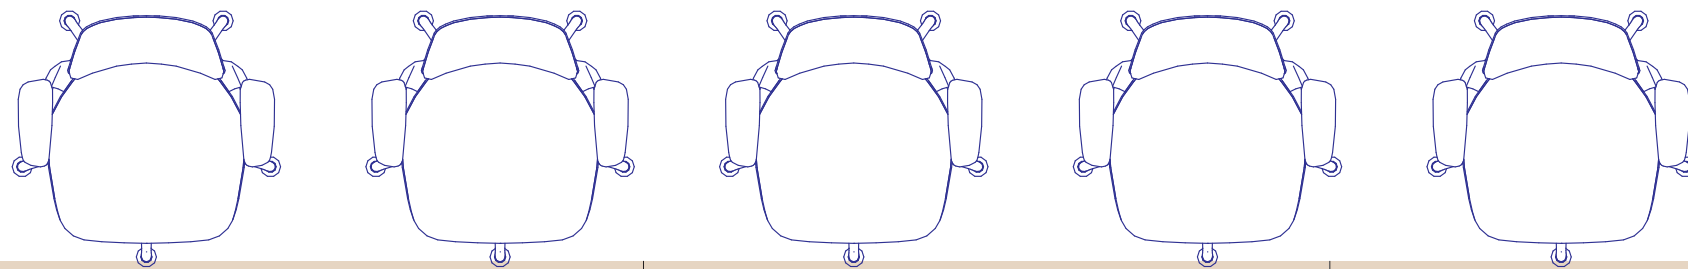

Concours d'Elegance Announcer Table

Version 6

INVERSE MEDIA LLC

17 Gould Lane
Old Lyme, CT 06371
T: 650-605-3920
C: 203-581-6657
inversemedia.com

DRAWN BY CHRIS THOMAS
5-20-2024
REV 6
© COPYRIGHT 2024
NOT TO BE REPRODUCED

108" [9'-0"]

72.25" [TABLETOP + RISER] 71.375" [TABLETOP + RISER] 72.25" [TABLETOP + RISER] 25.17" [RETURN]

108" [9'-0"]

108" [9'-0"]

25.17" [RETURN]

216" [18'-0"]

241" [20'-1"]

8"
11"

12"

23"

6"

24.7"

29"

16"

17.5"

16"

Proposed finishes for Concours d'Elegance 2024 Announcer & Judge Table

Anodized Satin Aluminum Frame with Matte Black Infill Panel

Aluminum Frame wrapped in Black Vinyl with Matte Black Infill Panel

Counter top