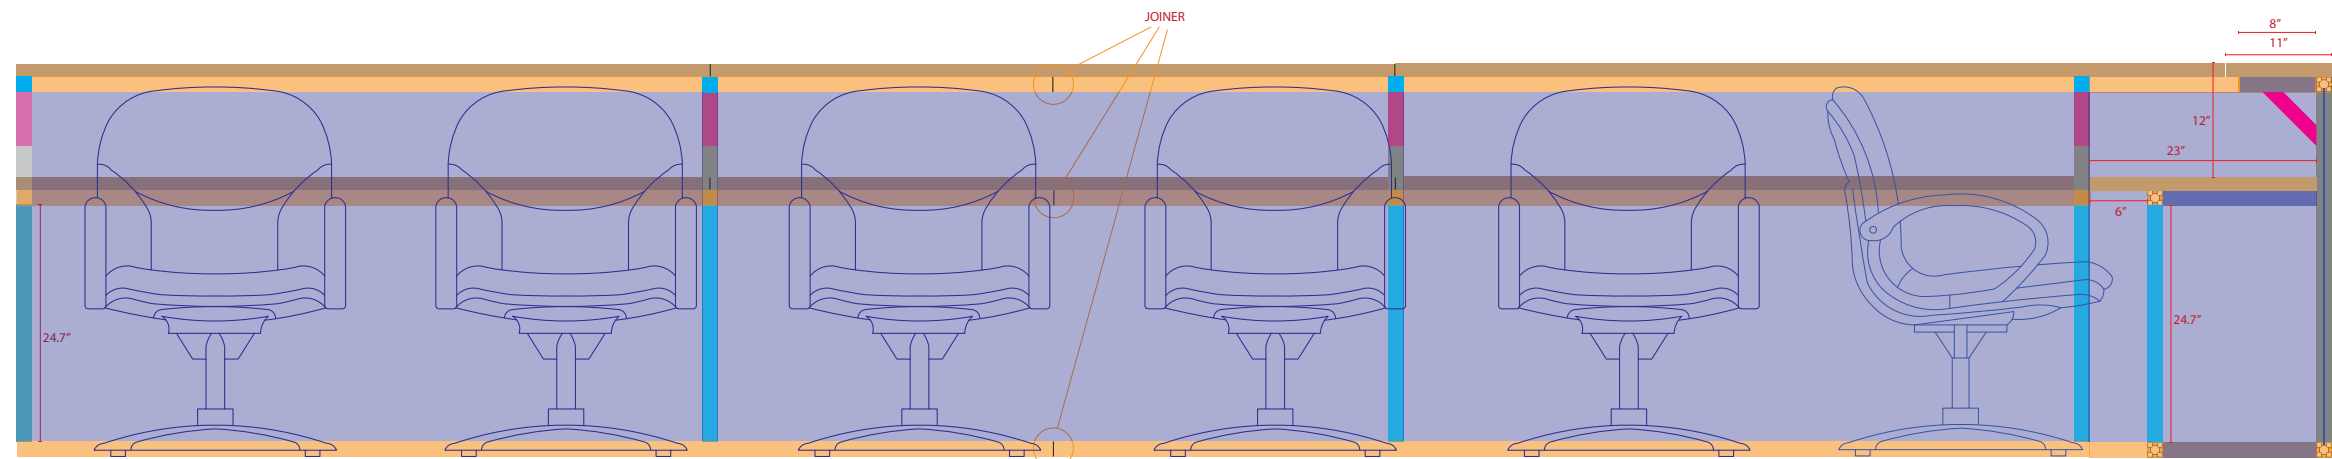

108" [9'-0"]

72.25" [TABLETOP + RISER] 71.375" [TABLETOP + RISER] 72.25" [TABLETOP + RISER] 25.17" [RETURN]

108" [9'-0"]

108" [9'-0"]

25.17" [RETURN]

216" [18'-0"]

241" [20'-1"]

8"
11"

12"

23"

6"

24.7"

29"

16"

17.5"

16"