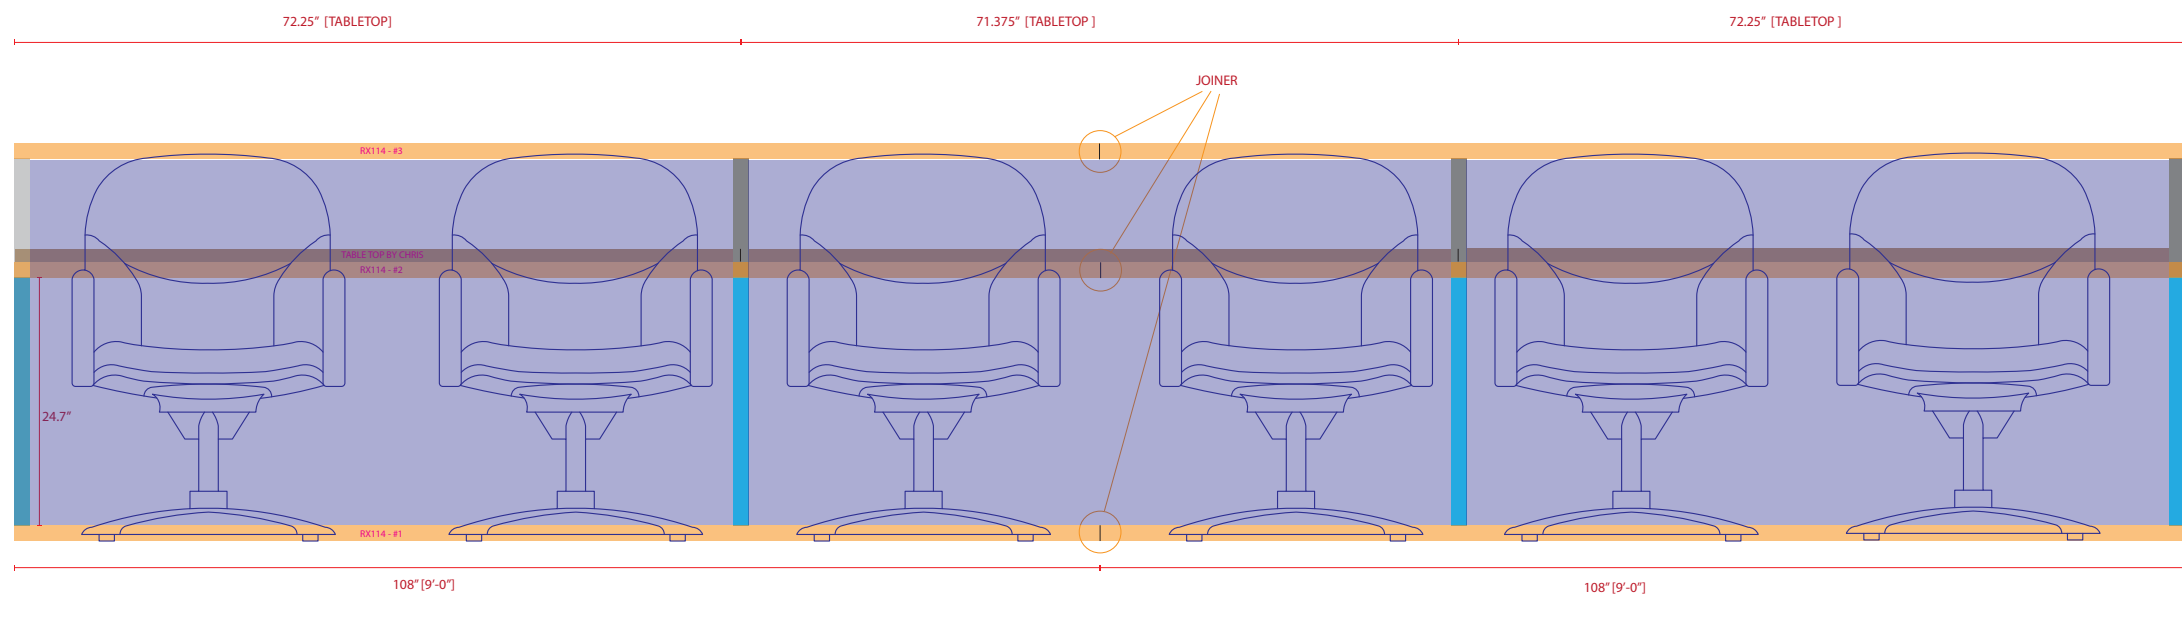

19"

25.17" [RETURN]

Concours d'Elegance Judge Table

Version 6

INVERSE MEDIA LLC

17 Gould Lane
Old Lyme, CT 06371
T: 650-605-3920
C: 203-581-6657
inversemedia.com

DRAWN BY CHRIS THOMAS
5-20-2024
REV 6
© COPYRIGHT 2024
NOT TO BE REPRODUCED