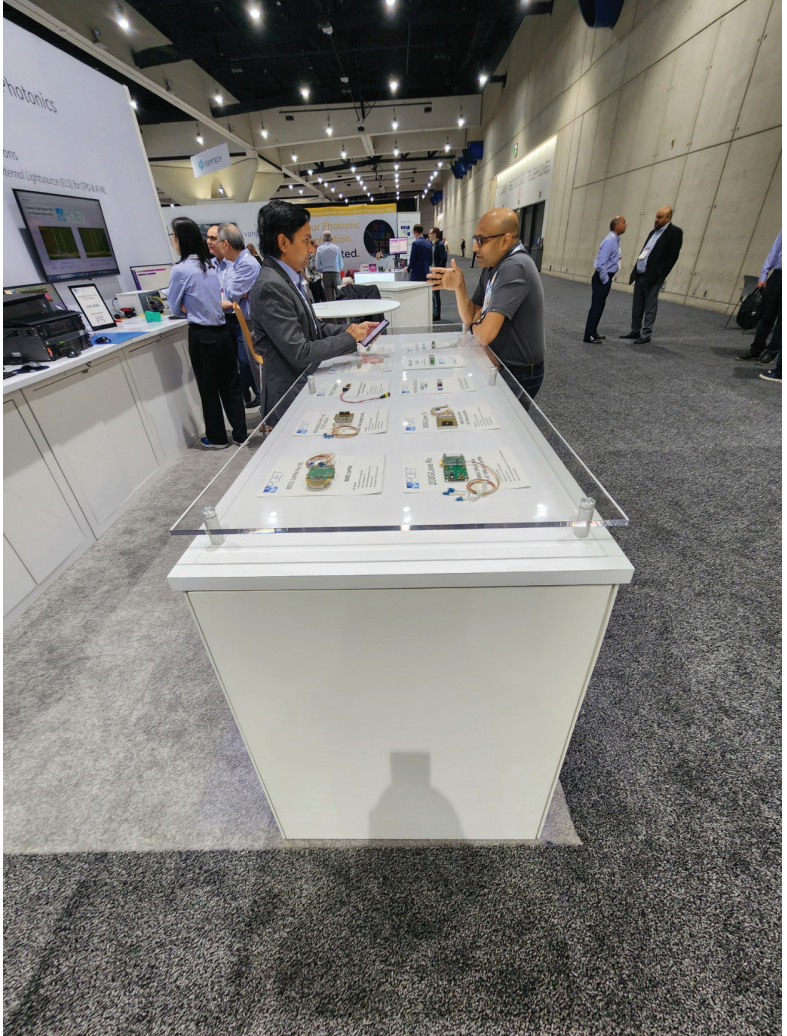

Inverse Media Reception Counters