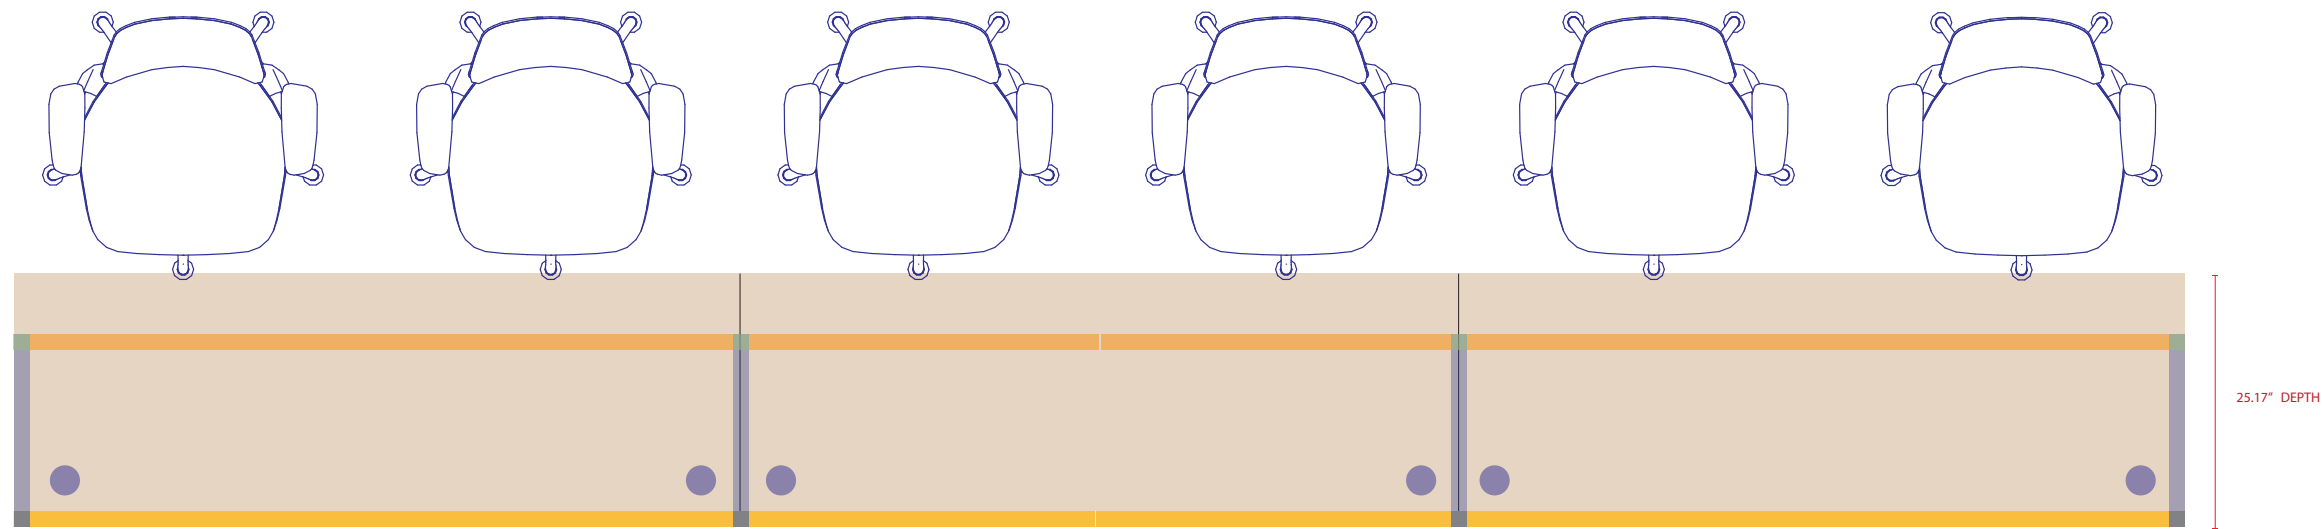

19"

25.17" [RETURN]

Concours d'Elegance Judge Table

Version 6

INVERSE MEDIA LLC

17 Gould Lane
Old Lyme, CT 06371
T: 650-605-3920
C: 203-581-6657
inversemedia.com

DRAWN BY CHRIS THOMAS
5-20-2024
REV 6
© COPYRIGHT 2024
NOT TO BE REPRODUCED