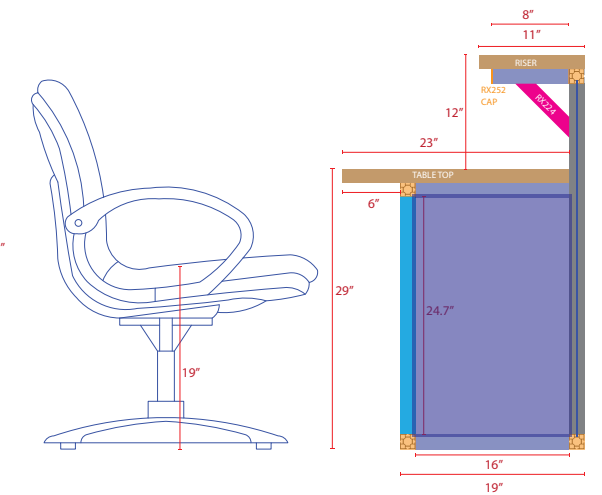

108" [9'-0"]

72.25" [TABLETOP + RISER] 71.375" [TABLETOP + RISER] 72.25" [TABLETOP + RISER] 25.17" [RETURN]

108" [9'-0"]

108" [9'-0"]

25.17" [RETURN]

216" [18'-0"]

241" [20'-1"]

8"
11"

12"

23"

6"

24.7"

29"

16"

17.5"

16"