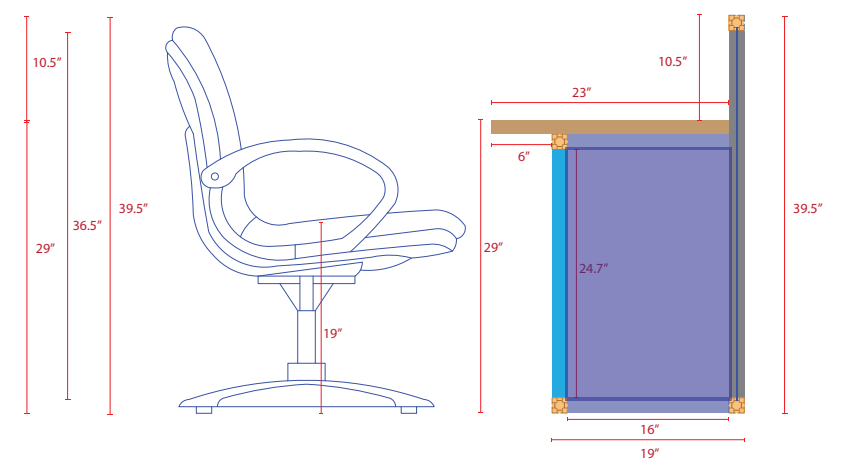

19"

25.17" [RETURN]

Concours d'Elegance Judge Table

Version 6

INVERSE MEDIA LLC

17 Gould Lane
Old Lyme, CT 06371
T: 650-605-3920
C: 203-581-6657
inversemedia.com

DRAWN BY CHRIS THOMAS
5-20-2024
REV 6
© COPYRIGHT 2024
NOT TO BE REPRODUCED