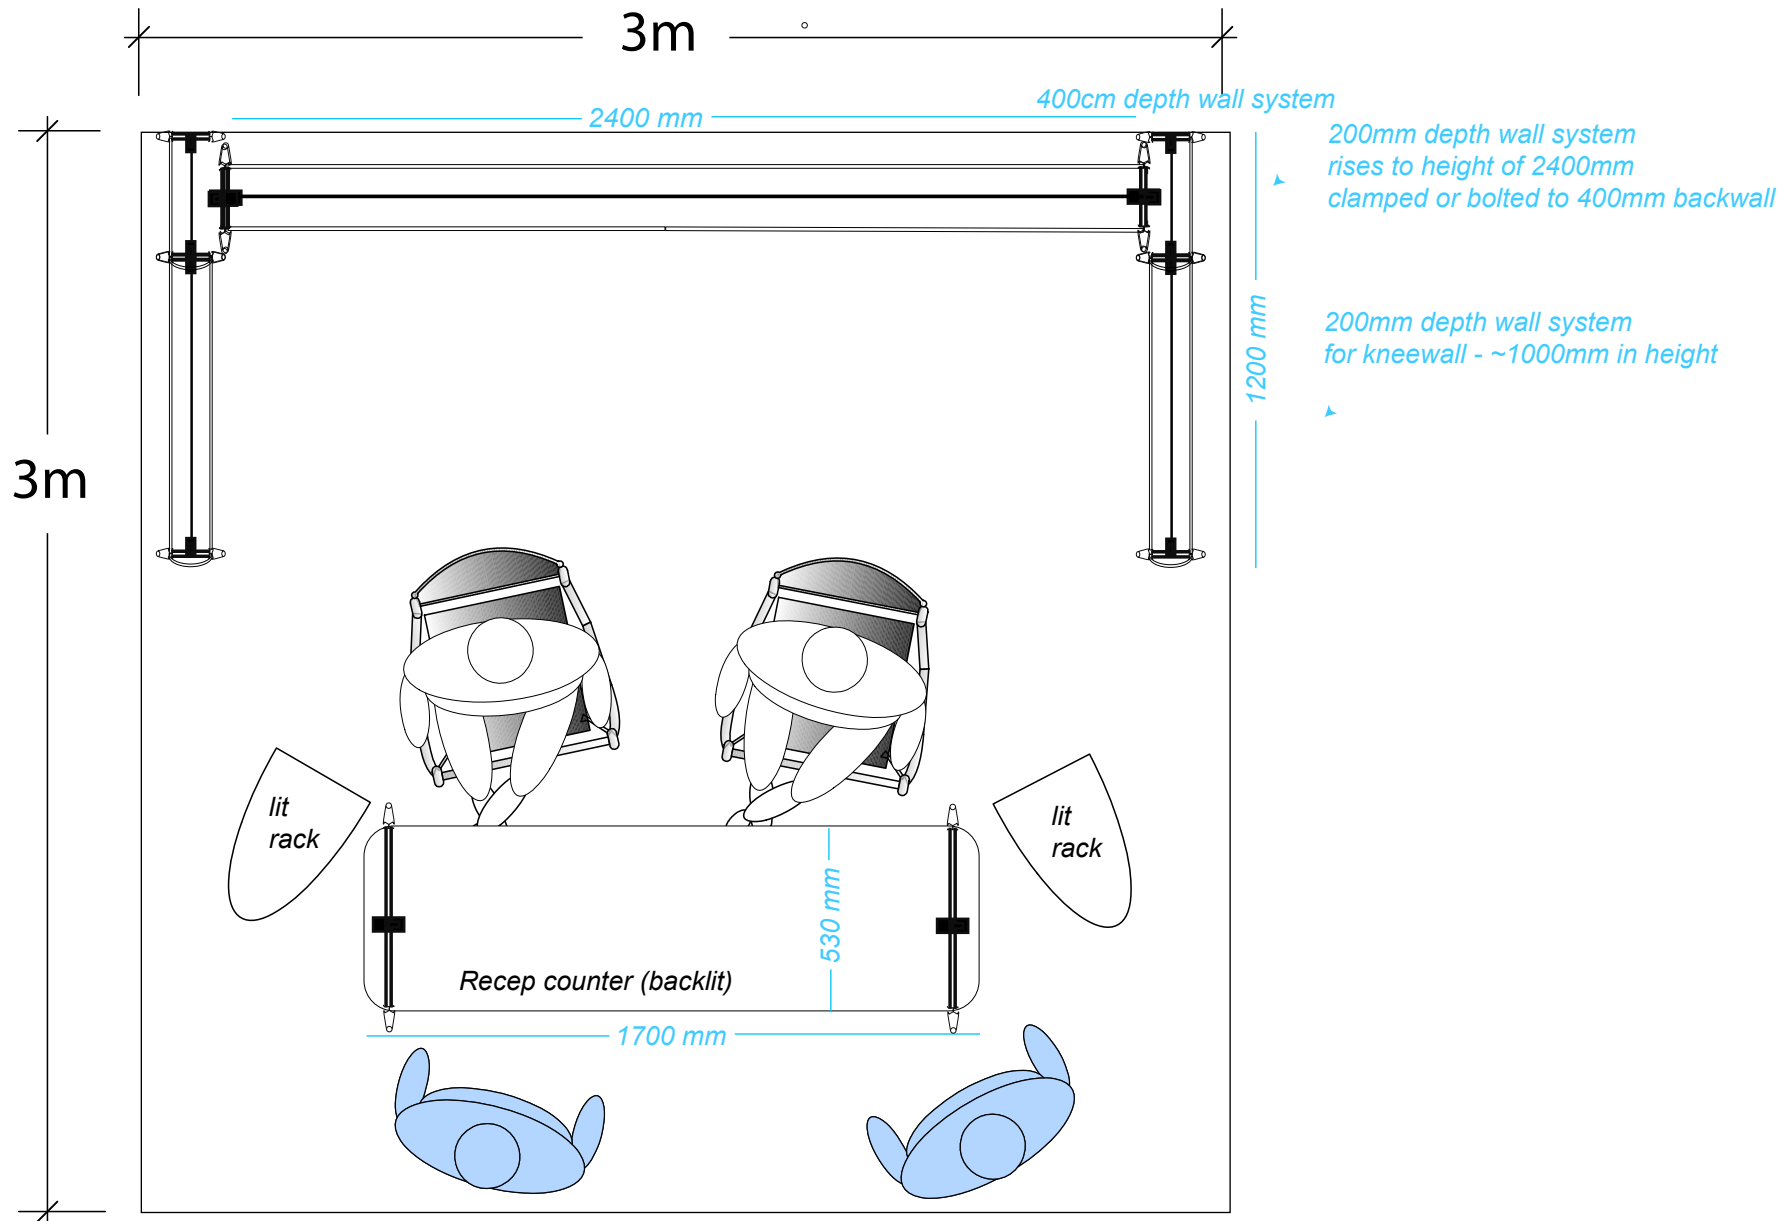

INVERSE MEDIA

Client
Abbott Labs

Project
EHA 2019
European Hematology Association
Fira Gran Via Conference Centre, Hall 8
Barcelona, Spain

Date
June 10-13, 2010

Booth
3m x 3m

Scale
Please refer to provided scale

View
Plan

Drawn by
Chris Thomas

Revision date
5-14-2010

PO Box 1072
Southport, CT 06890
(203) 255-9620
(203) 255-9620
www.inversemedia.com

0 .5 1
METERS

Backlit Reception counter and bistro chairs